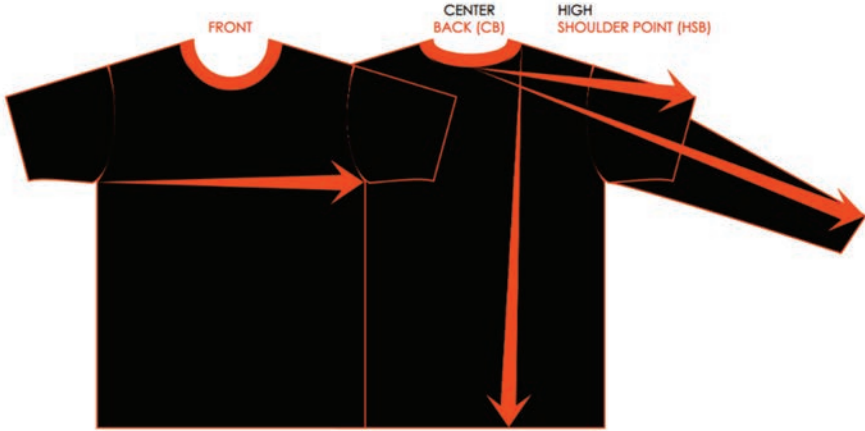

Awesome Custom Apparel Inc.® Sizing Guide

Designed by meridiancounty.com

Awesome Custom Apparel Inc.® Sizing Guide

SHOWN ON ABOVE MEASURING GUIDE RENDITION (NOT THE ACTUAL PRODUCT):
 CHEST to ARMPIT TO ARMPIT, SHORT SLEEVE CB to FROM CENTER BACK,
 LONG SLEEVE CB to FROM CENTER BACK, LENGTH HSP to FROM HIGH SHOULDER POINT

BASIC JERSEY SLEEVED & SLEEVELESS, TANK TOP, PAINTBALL, POLO & BAND COLLAR SHIRT ADULT														
ADULT	XS	S	M	L	1X	2X	3X	4X	5X	6X	7X	8X	9X	10X
CHEST	20.5	21.5	22.5	23.5	24.5	26	27.5	29	30.5	32	33.5	35	36.5	38
LENGTH HSP	29.5	30	30.5	31	32	33	34	35	36	37	38	39	40	41
LONG SLV CB	31.75	32.5	33.25	34	34.75	35.5	36.25	37	37.75	38.5	39.25	40	40.75	41.5
SHORT SLV CB	17.5	18.25	19	19.75	20.5	21.25	22	22.75	23.5	24.25	25	25.75	26.5	27.25
LADIES	XS	S	M	L	1X	2X	3X	4X	5X	6X	7X	8X	9X	10X
CHEST	17.5	18.5	19.5	20.5	21.5	23	24.5	26	27.5	29	30.5			
LENGTH HSP	28.5	29	29.5	30	30.5	31.25	32	32.75	33.5	34.25	36			
LONG SLV CB	29.5	30	30.5	31	31.5	32	32.5	33	33.5	34	34.5			
SHORT SLV CB	15	15.5	16	16.5	17	17.5	18	18.5	19	19.5	20			
YOUTH	S	M	L	1X	KIDS	1	2	3	4					
CHEST	16.75	18	19.25	20.5		11.75	13	14.25	15.5					
LENGTH HSP	25	26	27	28		18	20	22	24					
LONG SLV CB	27	28.5	30	31.5		20.75	22	23.75	25.25					
SHORT SLV CB	13.75	14.5	15.25	16		10.75	11.5	12.25	13					

Awesome Custom Apparel Inc.® Sizing Guide

*SHOWN ON ABOVE MEASURING GUIDE RENDITION (NOT THE ACTUAL PRODUCT):
CHEST to ARMPIT TO ARMPIT, SHORT SLEEVE CB to FROM CENTER BACK,
LONG SLEEVE CB to FROM CENTER BACK, LENGTH HSP to FROM HIGH SHOULDER POINT*