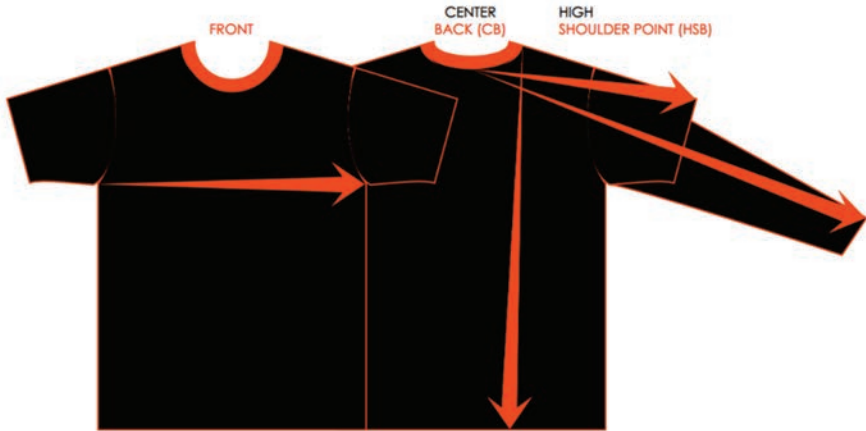

• AWESOME® •
CUSTOM APPAREL INC.

Sizing Guide

Awesome Custom Apparel Inc.® Sizing Guide

SIZING GUIDE

We make many different garments that are suitable for many different activities. Some are loose and some are body fitting, which means that they are all different size; the large jersey and large t-shirt will fit a person that wears large; the garment itself will actually be a different size.

Awesome Custom Apparel Inc.® Sizing Guide

Designed by meridiancounty.com

Awesome Custom Apparel Inc.® Sizing Guide

SHOWN ON ABOVE MEASURING GUIDE RENDITION (NOT THE ACTUAL PRODUCT):
 CHEST to ARMPIT TO ARMPIT, SHORT SLEEVE CB to FROM CENTER BACK,
 LONG SLEEVE CB to FROM CENTER BACK, LENGTH HSP to FROM HIGH SHOULDER POINT

BASIC JERSEY SLEEVED & SLEEVELESS, TANK TOP, PAINTBALL, POLO & BAND COLLAR SHIRT ADULT														
ADULT	XS	S	M	L	1X	2X	3X	4X	5X	6X	7X	8X	9X	10X
CHEST	20.5	21.5	22.5	23.5	24.5	26	27.5	29	30.5	32	33.5	35	36.5	38
LENGTH HSP	29.5	30	30.5	31	32	33	34	35	36	37	38	39	40	41
LONG SLV CB	31.75	32.5	33.25	34	34.75	35.5	36.25	37	37.75	38.5	39.25	40	40.75	41.5
SHORT SLV CB	17.5	18.25	19	19.75	20.5	21.25	22	22.75	23.5	24.25	25	25.75	26.5	27.25
LADIES	XS	S	M	L	1X	2X	3X	4X	5X	6X	7X	8X	9X	10X
CHEST	17.5	18.5	19.5	20.5	21.5	23	24.5	26	27.5	29	30.5			
LENGTH HSP	28.5	29	29.5	30	30.5	31.25	32	32.75	33.5	34.25	36			
LONG SLV CB	29.5	30	30.5	31	31.5	32	32.5	33	33.5	34	34.5			
SHORT SLV CB	15	15.5	16	16.5	17	17.5	18	18.5	19	19.5	20			
YOUTH	S	M	L	1X	KIDS	1	2	3	4					
CHEST	16.75	18	19.25	20.5		11.75	13	14.25	15.5					
LENGTH HSP	25	26	27	28		18	20	22	24					
LONG SLV CB	27	28.5	30	31.5		20.75	22	23.75	25.25					
SHORT SLV CB	13.75	14.5	15.25	16		10.75	11.5	12.25	13					

Awesome Custom Apparel Inc.® Sizing Guide

*SHOWN ON ABOVE MEASURING GUIDE RENDITION (NOT THE ACTUAL PRODUCT):
CHEST to ARMPIT TO ARMPIT, SHORT SLEEVE CB to FROM CENTER BACK,
LONG SLEEVE CB to FROM CENTER BACK, LENGTH HSP to FROM HIGH SHOULDER POINT*