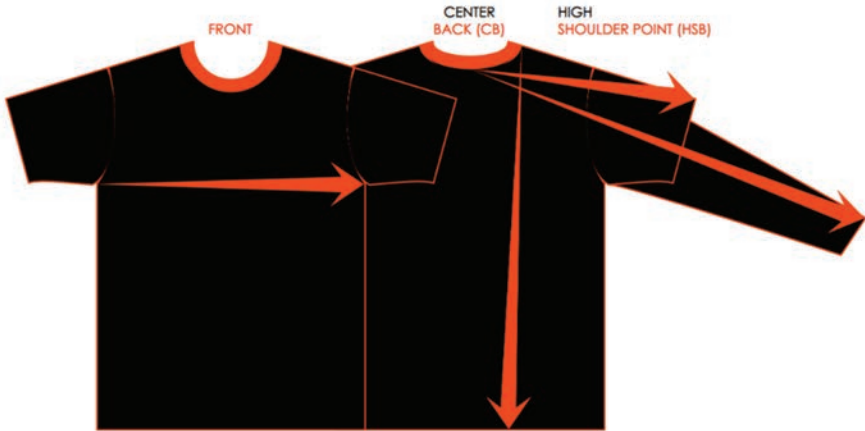

Awesome Custom Apparel Inc.® Sizing Guide

Designed by meridiancounty.com

Awesome Custom Apparel Inc.® Sizing Guide

SHOWN ON ABOVE MEASURING GUIDE RENDITION (NOT THE ACTUAL PRODUCT):
 CHEST to ARMPIT TO ARMPIT, SHORT SLEEVE CB to FROM CENTER BACK,
 LONG SLEEVE CB to FROM CENTER BACK, LENGTH HSP to FROM HIGH SHOULDER POINT

BASIC JERSEY SLEEVED & SLEEVELESS, TANK TOP, PAINTBALL, POLO & BAND COLLAR SHIRT ADULT														
ADULT	XS	S	M	L	1X	2X	3X	4X	5X	6X	7X	8X	9X	10X
CHEST	20.5	21.5	22.5	23.5	24.5	26	27.5	29	30.5	32	33.5	35	36.5	38
LENGTH HSP	29.5	30	30.5	31	32	33	34	35	36	37	38	39	40	41
LONG SLV CB	31.75	32.5	33.25	34	34.75	35.5	36.25	37	37.75	38.5	39.25	40	40.75	41.5
SHORT SLV CB	17.5	18.25	19	19.75	20.5	21.25	22	22.75	23.5	24.25	25	25.75	26.5	27.25
LADIES	XS	S	M	L	1X	2X	3X	4X	5X	6X	7X	8X	9X	10X
CHEST	17.5	18.5	19.5	20.5	21.5	23	24.5	26	27.5	29	30.5			
LENGTH HSP	28.5	29	29.5	30	30.5	31.25	32	32.75	33.5	34.25	36			
LONG SLV CB	29.5	30	30.5	31	31.5	32	32.5	33	33.5	34	34.5			
SHORT SLV CB	15	15.5	16	16.5	17	17.5	18	18.5	19	19.5	20			
YOUTH	S	M	L	1X	KIDS	1	2	3	4					
CHEST	16.75	18	19.25	20.5		11.75	13	14.25	15.5					
LENGTH HSP	25	26	27	28		18	20	22	24					
LONG SLV CB	27	28.5	30	31.5		20.75	22	23.75	25.25					
SHORT SLV CB	13.75	14.5	15.25	16		10.75	11.5	12.25	13					

Awesome Custom Apparel Inc.® Sizing Guide

*SHOWN ON ABOVE MEASURING GUIDE RENDITION (NOT THE ACTUAL PRODUCT):
CHEST to ARMPIT TO ARMPIT, SHORT SLEEVE CB to FROM CENTER BACK,
LONG SLEEVE CB to FROM CENTER BACK, LENGTH HSP to FROM HIGH SHOULDER POINT*